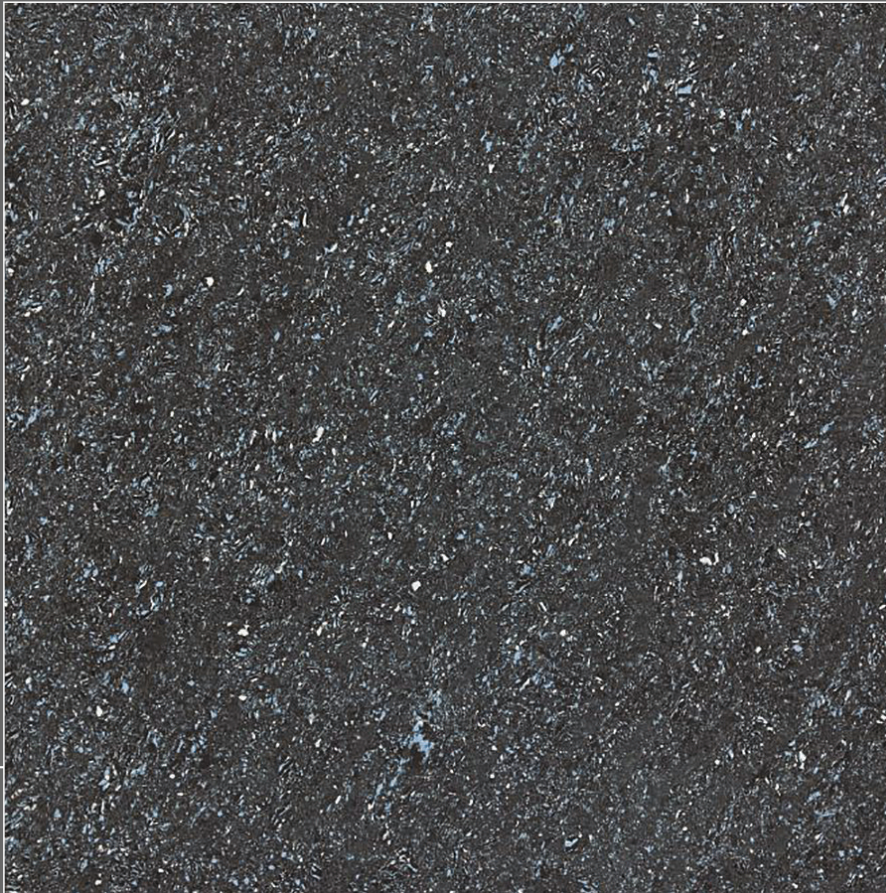

SOCH[®]

Think your dreams...
TILES & SANITARYWARE

600x600MM

**DOUBLE
CHARGE**
VITRIFIED TILES

MATRIX ASH

Glantonia

A **RUDRAKSHA** Company

SOCH[®]